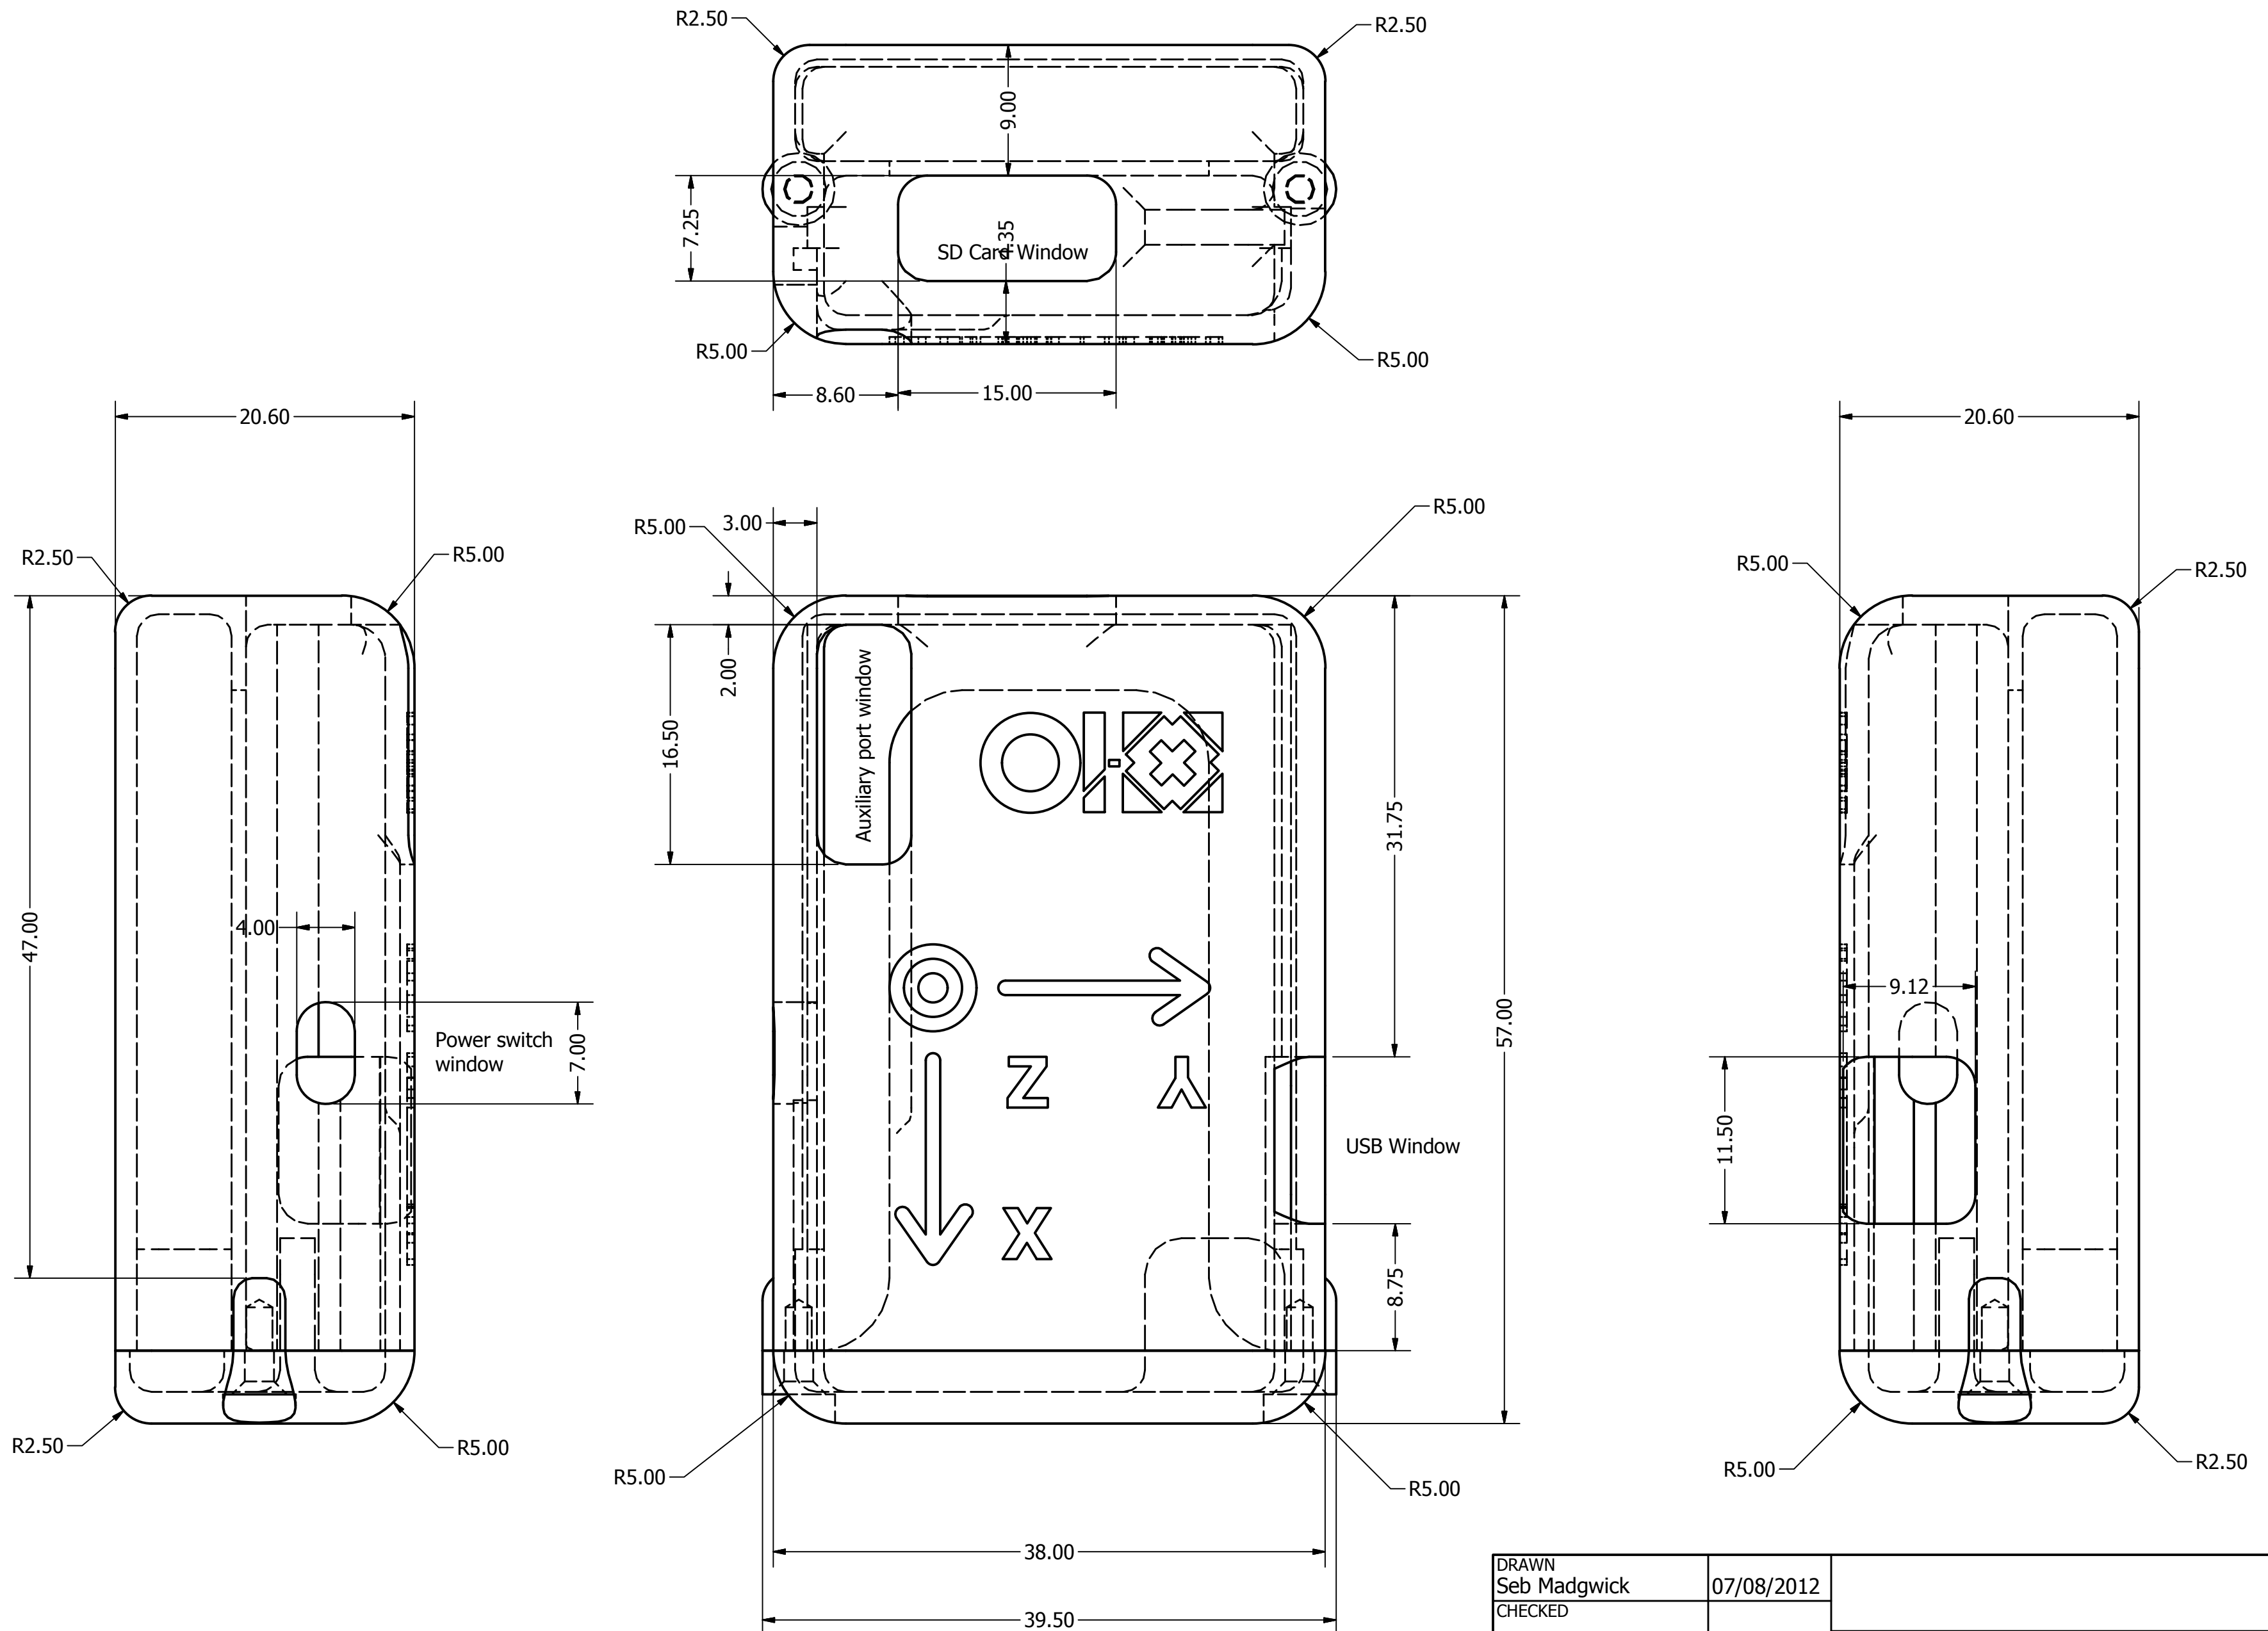

PRODUCED BY AN AUTODESK EDUCATIONAL PRODUCT

PRODUCED BY AN AUTODESK EDUCATIONAL PRODUCT

DRAWN Seb Madgwick	07/08/2012		
CHECKED		TITLE	
QA			
MFG			
APPROVED			
		SIZE C	DWG NO x-IMU Plastic Housing
		SCALE	REV
		SHEET 1 OF 1	